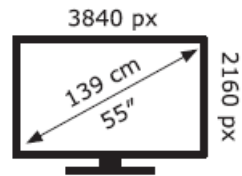

LG Electronics

55UP75006LF

103 kWh/1000h

ABCDEF**G**

129 kWh/1000h

2019/2013

LG Electronics

55UP75006LF

103 kWh/1000h

ABCDEF**G**

129 kWh/1000h

2019/2013