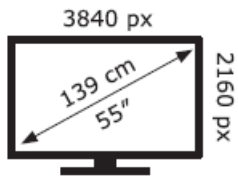

LG Electronics

55UP75006LF

103 kWh/1000h

ABCDEF**G**

129 kWh/1000h

2019/2013

LG Electronics

55UP75006LF