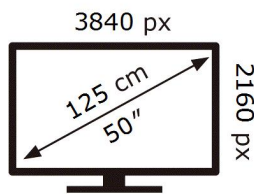

ENERG 

SAMSUNG

UE50TU7020K

86 kWh/1000h

ABCDEF **G**

112 kWh/1000h

2019/2013